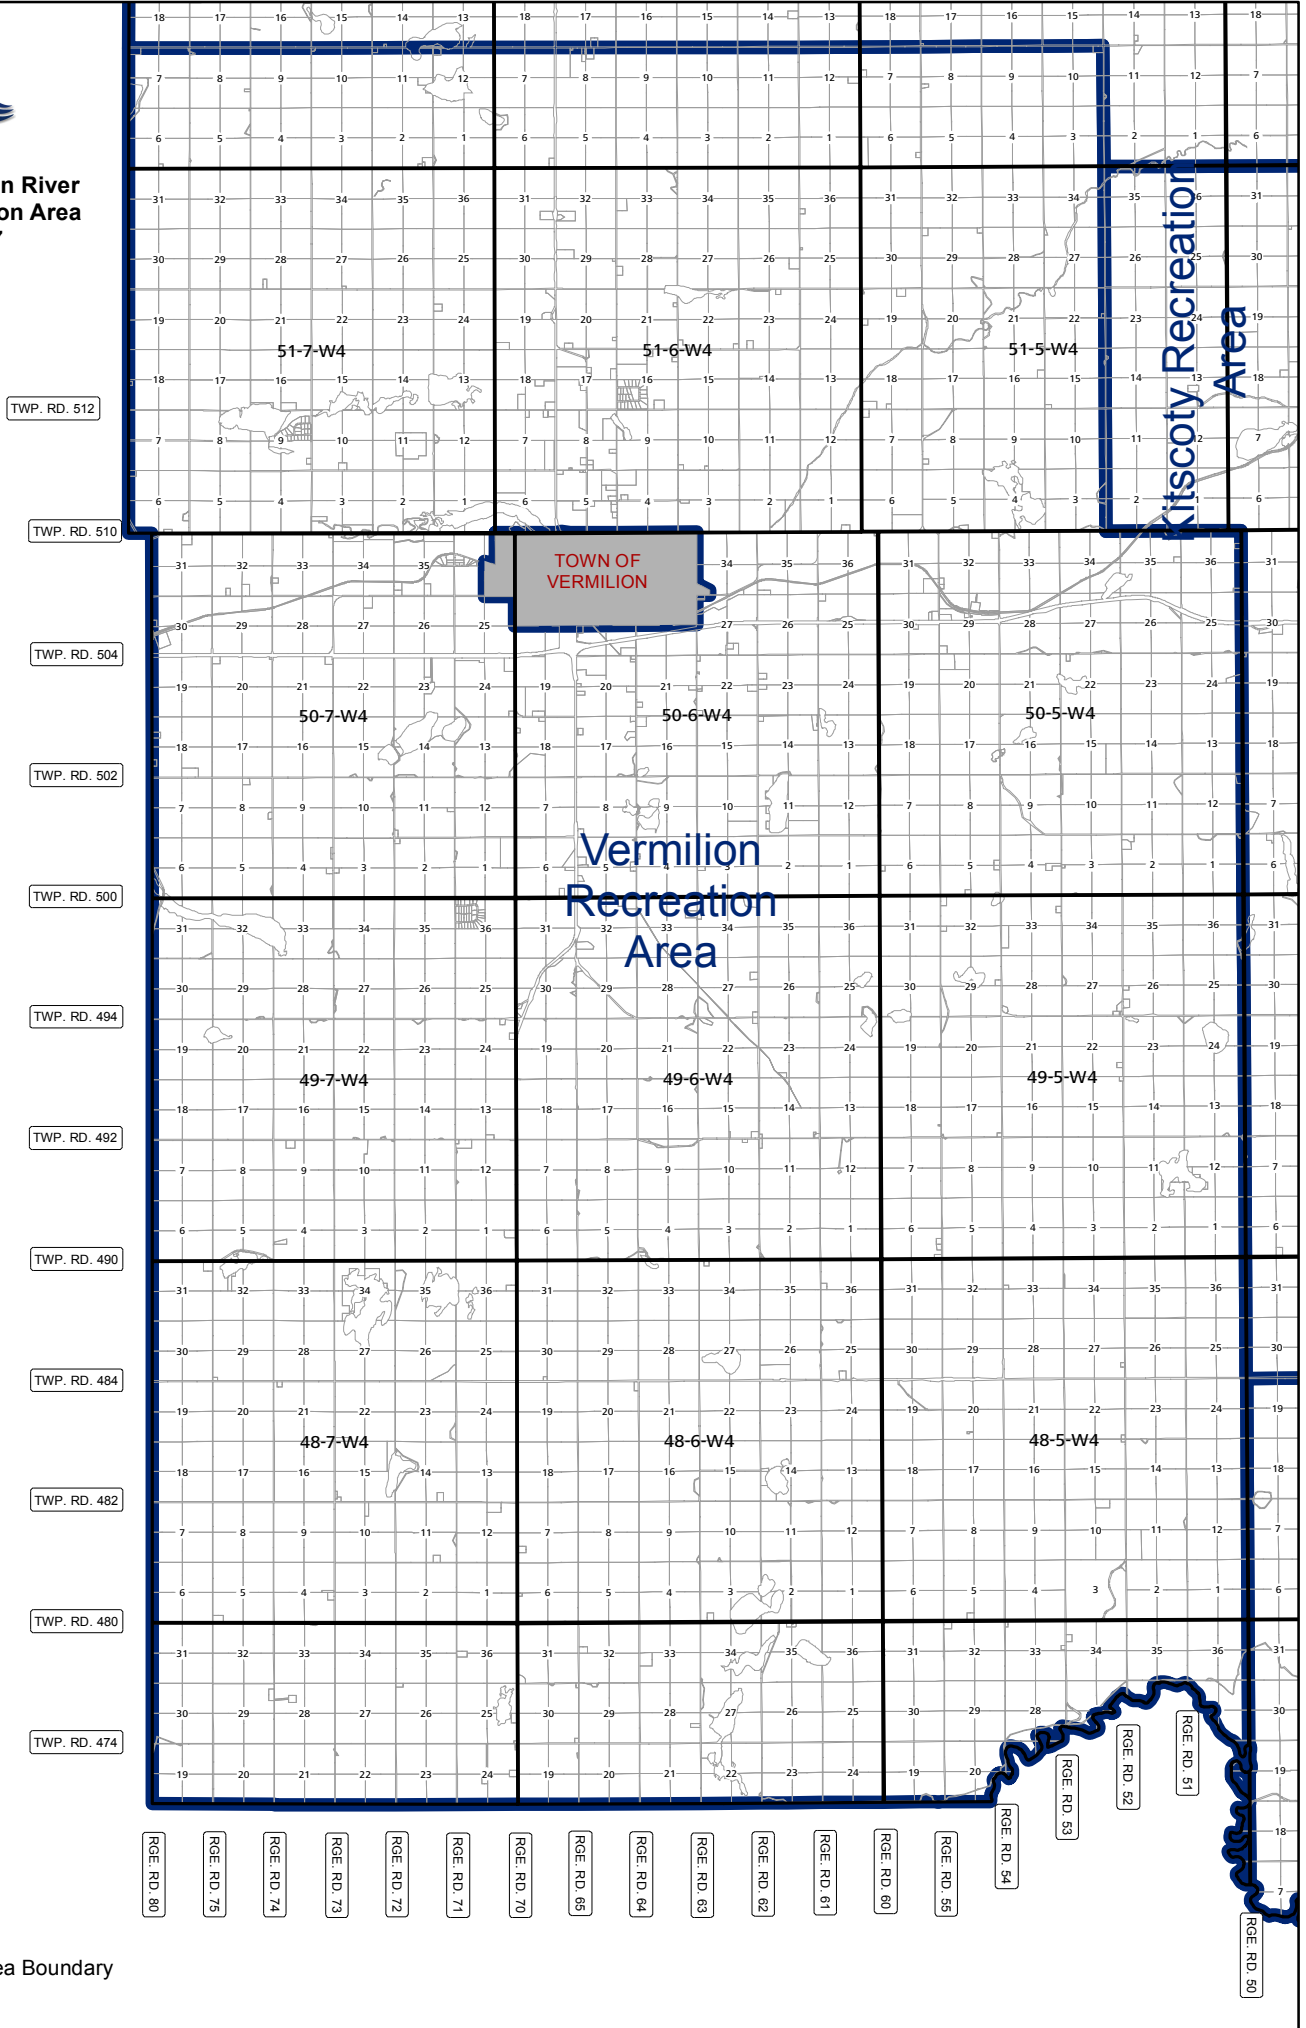

County of Vermilion River
 Vermilion Recreation Area
 Bylaw 16-07

Legend

 Recreation Area Boundary